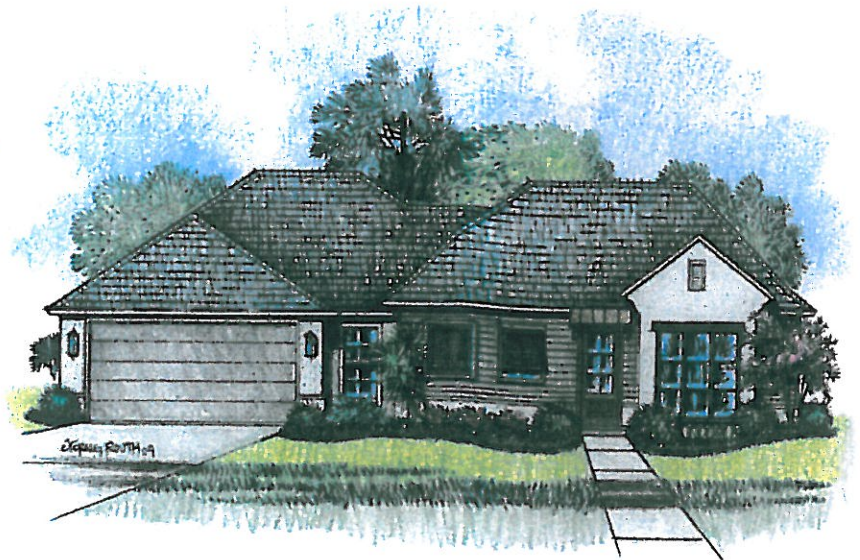

# LEVEL

CONSTRUCTION  
& DEVELOPMENT

450 MAIN STREET 225.338.6120  
BATON ROUGE www.levelbr.com

## L-1889

Living Area 1889 SF  
Total Area 2421 SF