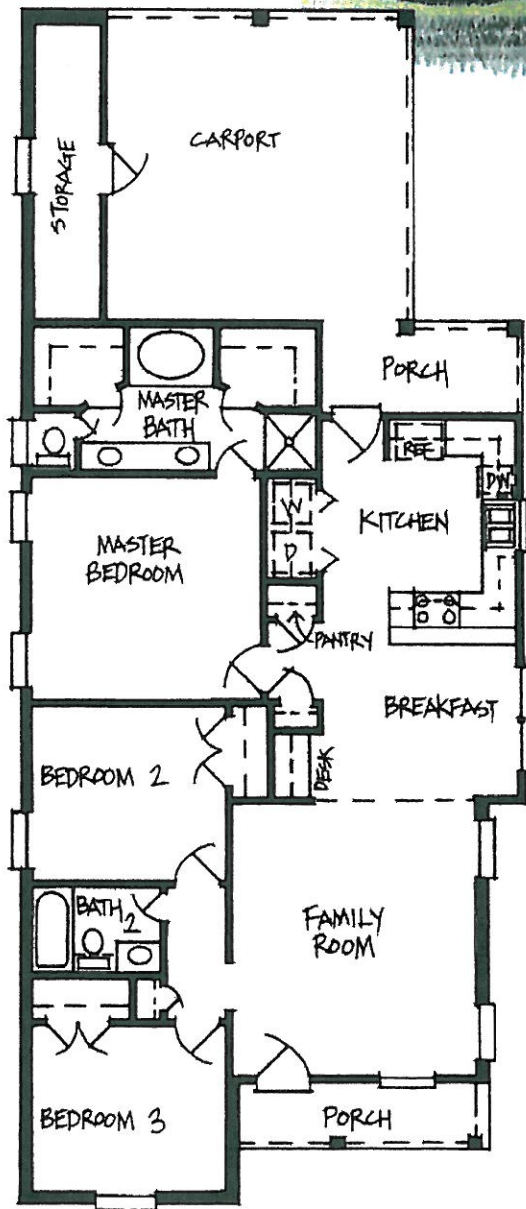

LEVEL
CONSTRUCTION
& DEVELOPMENT

450 MAIN STREET 225.338.6120
BATON ROUGE www.levelbr.com

L-1365

Living Area 1365 SF
Total Area 1967 SF